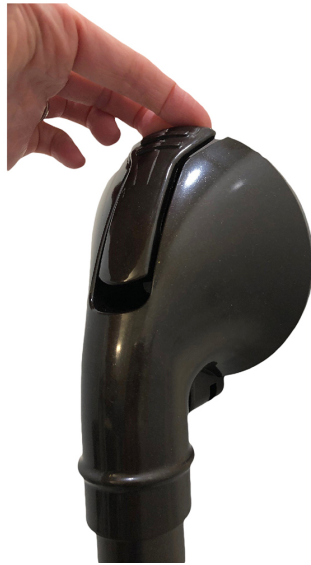

# 16" Suction Cup Balance Assist Bar

Model # 8216B-R

Lift lever to  
detach

Lock & Release  
Lever

We love the Suction Cup Balance Assist Bars because they help you keep your balance while entering and exiting the bath or shower. The green and red indicators let you know if the bar is properly secured, and, best of all, they come in elegant bronze and nickel – perfect for any bathroom!

- Installs quickly; perfect for home or travel use
- Provides added support when entering and leaving a bath tub or shower
- Easy to attach and remove