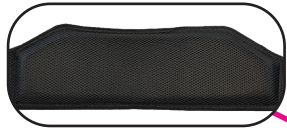

MOBILITY

EXPRESS

ROLLATOR

ITEM # 4328

THE UPDATES

- 1 Updated, padded backrest for extra comfort and support

THE FEATURES

- 1 Stands alone when folded
- 2 10" front wheels & 8" rear wheels
- 3 Inline brakes
- 4 Attached cane holder
- 5 Locking hand brakes
- 6 Large padded sling seat
- 7 Padded backrest
- 8 Removable front pouch

Available in:

-  4328BL - Blue
-  4328PL - Purple
-  4328RD - Red

The EXPRESS takes you on an adventure ride with All-Terrain 10" and 8" wheels, a strong, super stable and sporty design and the *Stand & Fold* feature that makes the EXPRESS easy to fold, roll, carry and store. And now with an updated Padded Backrest, you can enjoy even more comfort and support!

EXPRESS

FEATURES & SPECS

The EXPRESS takes you on an adventure ride with these amazing features:

PADDED BACKREST

Detachable, adjustable clip-on padded backrest
Dim: 19" w x 5.5" h

LOCKING HAND-BRAKES

NOVA's exclusive *Feather Touch* Locking Hand-Brakes

QUICK-ADJUST BUTTON

Orange *Quick-Adjust* Button for easy adjustment of handle height

CANE HOLDER

Attached cane holder keeps canes conveniently close

FRONT POUCH

Removable front pouch is large and roomy with zipper closure
Dim: 15" w x 9" d x 10" h